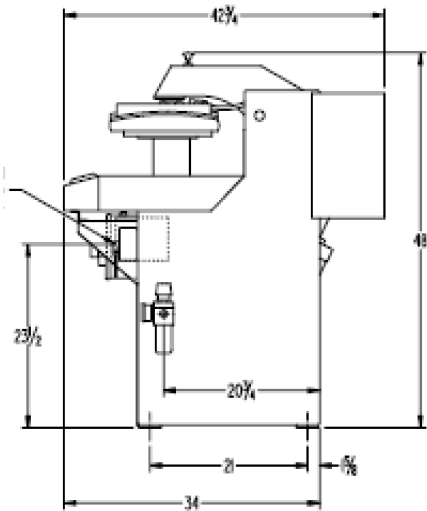

EFB Technical Data

BUCK DIMENSIONS

SPECIFICATIONS

TYPE	EFB
Overall Height	48"
Overall Length	42 3/4"
Overall Width	37"
Steam Inlet	N/A
Steam Outlet (2)	N/A
Steam Supply	N/A
Boiler Horsepower	N/A
Air Supply	85 PSI
Air Consumption	0.1 CU FT
Electrical	230/1/50
Amperage	20 AMPS
Net weight	530 lbs