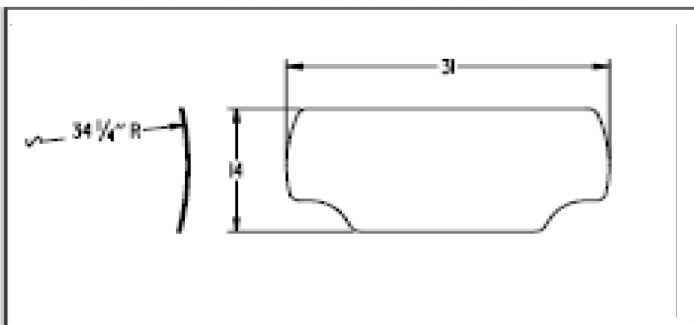

EFB Technical Data

BUCK DIMENSIONS

SPECIFICATIONS

TYPE	EFB
Overall Height	48"
Overall Length	42 3/4"
Overall Width	37"
Steam Inlet	N/A
Steam Outlet (2)	N/A
Steam Supply	N/A
Boiler Horsepower	N/A
Air Supply	85 PSI
Air Consumption	0.1 CU FT
Electrical	230/1/50
Amperage	20 AMPS
Net weight	530 lbs