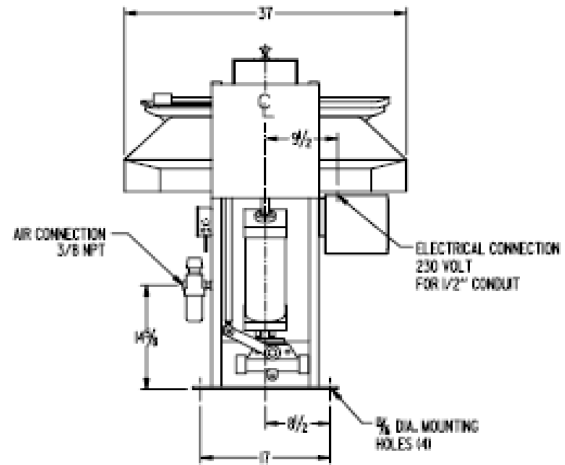

EFB Technical Data

BUCK DIMENSIONS

SPECIFICATIONS

TYPE	EFB
Overall Height	48"
Overall Length	42 3/4"
Overall Width	37"
Steam Inlet	N/A
Steam Outlet (2)	N/A
Steam Supply	N/A
Boiler Horsepower	N/A
Air Supply	85 PSI
Air Consumption	0.1 CU FT
Electrical	230/1/50
Amperage	20 AMPS
Net weight	530 lbs